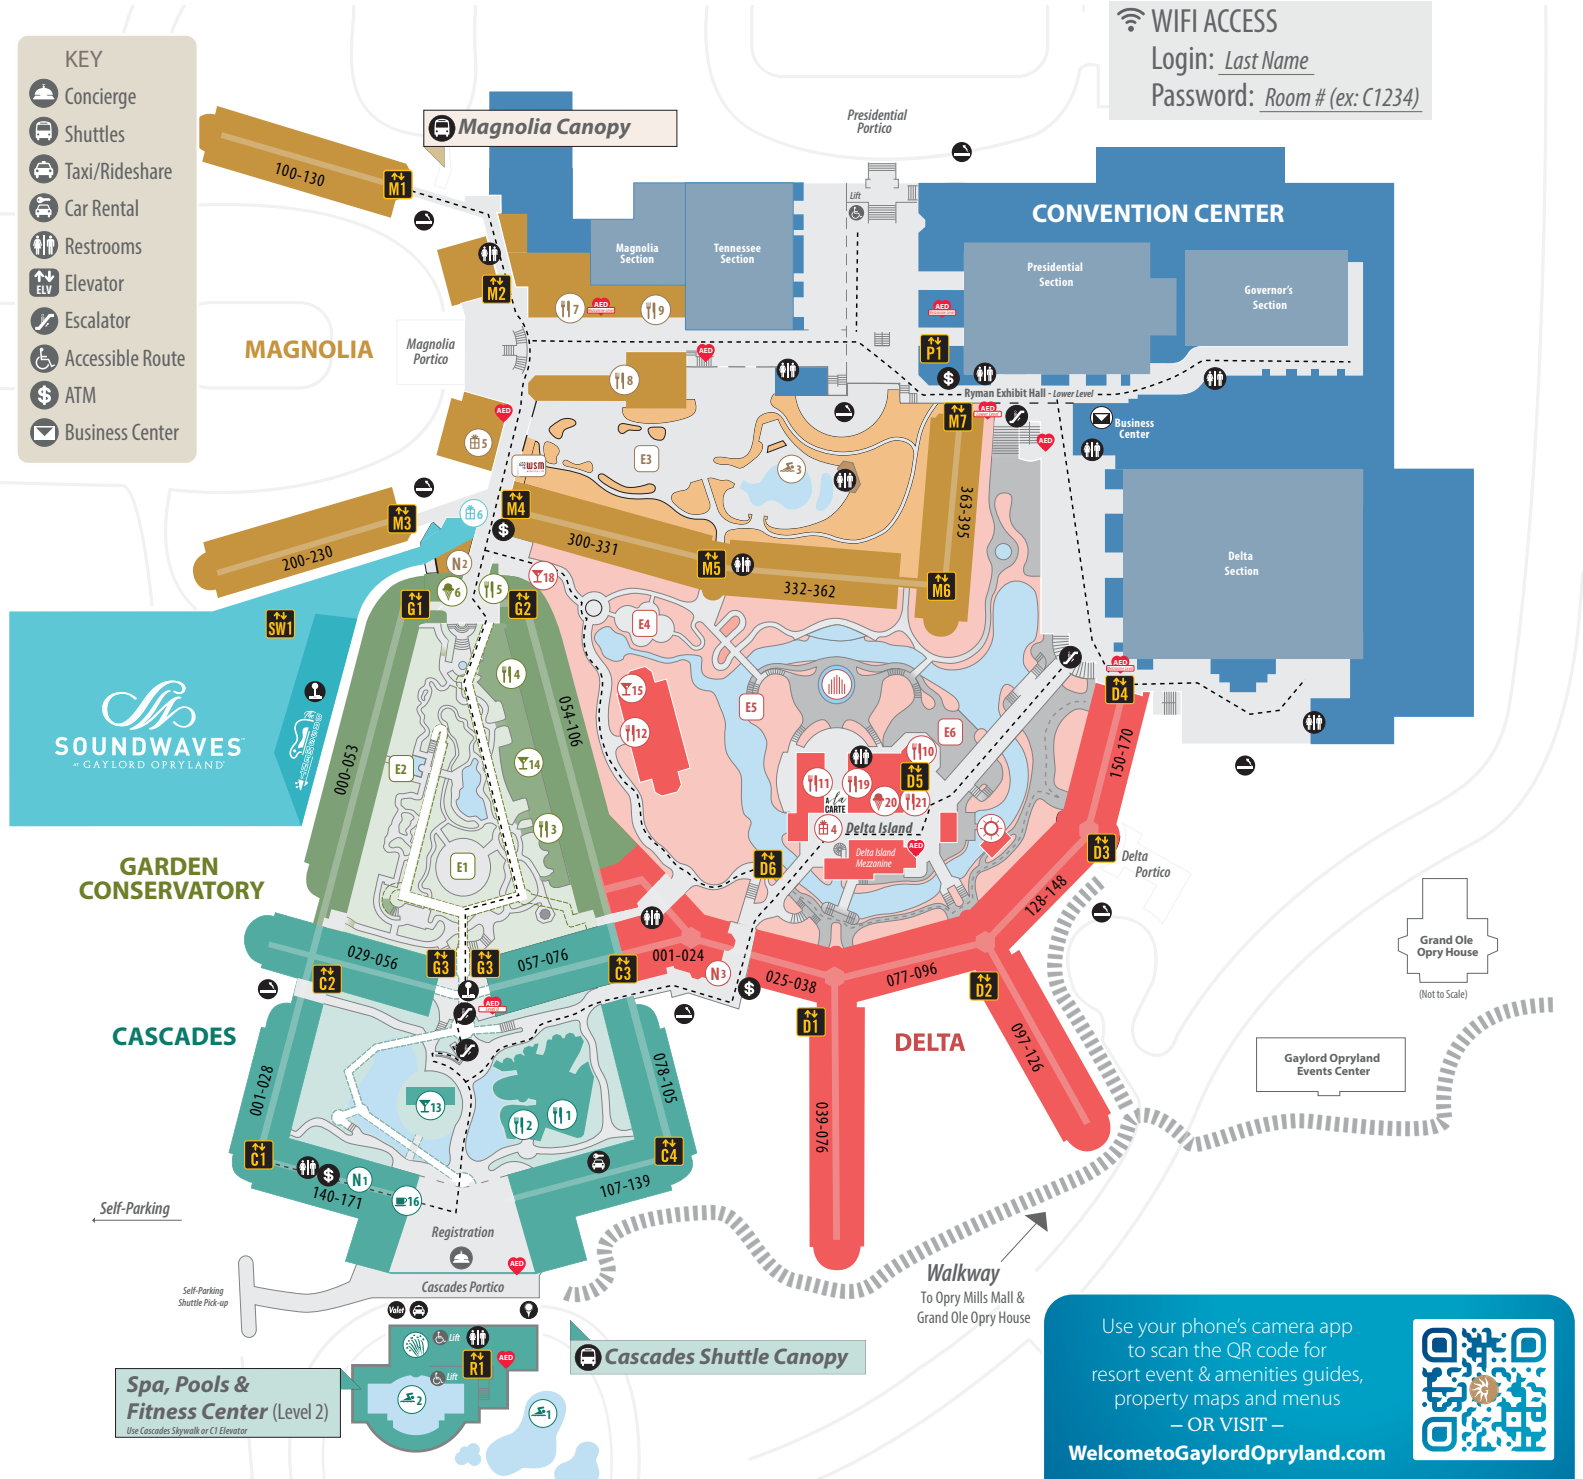

ROOM # _____

SECTION FLOOR ROOM

C Cascades G Garden
D Delta M Magnolia

NEAREST ELEVATOR

1. **KEY**
2. Concierge
   - Shuttles
   - Taxi/Rideshare
   - Car Rental
   - Restrooms
   - Elevator
   - Escalator
   - Accessible Route
   - ATM
   - Business Center

WIFI ACCESS
Login: Last Name
Password: Room # (ex: C1234)

Use your phone's camera app to scan the QR code for resort event & amenities guides, property maps and menus – OR VISIT – WelcometoGaylordOpryland.com

FOOD & DRINK

- Cascades American Café
- Wasabi's Sushi Bar
- Solario Cantina (Lower Level)
- Ravello (Lower Level)
- Conservatory Café
- Bravo Gelato
- Fuse Sports Bar
- Jack Daniel's
- Findley's
- Stax Burgers

- Paisano's Pizzeria & Vino
- Old Hickory Steakhouse
- The Falls
- Conservatory Wine Bar (Lower Level)
- Library Lounge
- Cocoa Bean Coffee House
- American Craft Tavern
- Delta Marketplace / *la CARTE*
- Carvel / Auntie Anne's
- Cinnabon

RECREATION

- Spa & Fitness Center (Level 2)
- Cascades Outdoor Pool (Access through Spa)
- Indoor Pool (Access through Spa)
- SoundWaves (Resort Water Attraction)
- Magnolia Outdoor Pool
- Delta Riverboats
- Delta Fountain Show
- Gaylord Springs Golf Pick-Up
- Arcades (Cascades Lower Level and The Bass-ment at SoundWaves)
- WSM 650 AM

SHOPPING

- Cascades Necessities
- Magnolia Necessities
- Magnolia Shops
  - Swarovski
  - Savannah's
  - Cowboys & Angels
- SoundWaves Signature Store

- Delta Necessities
- Delta Island Shops
  - The Opry Shop
  - Johnston & Murphy
  - Amelia's Boutique
  - Kids' Korral

EVENT LOCATIONS

- Crystal Gazebo
- Lion's Head Fountain
- Magnolia Courtyard
- Delta Pavilion
- Delta Landing
- Water's Edge